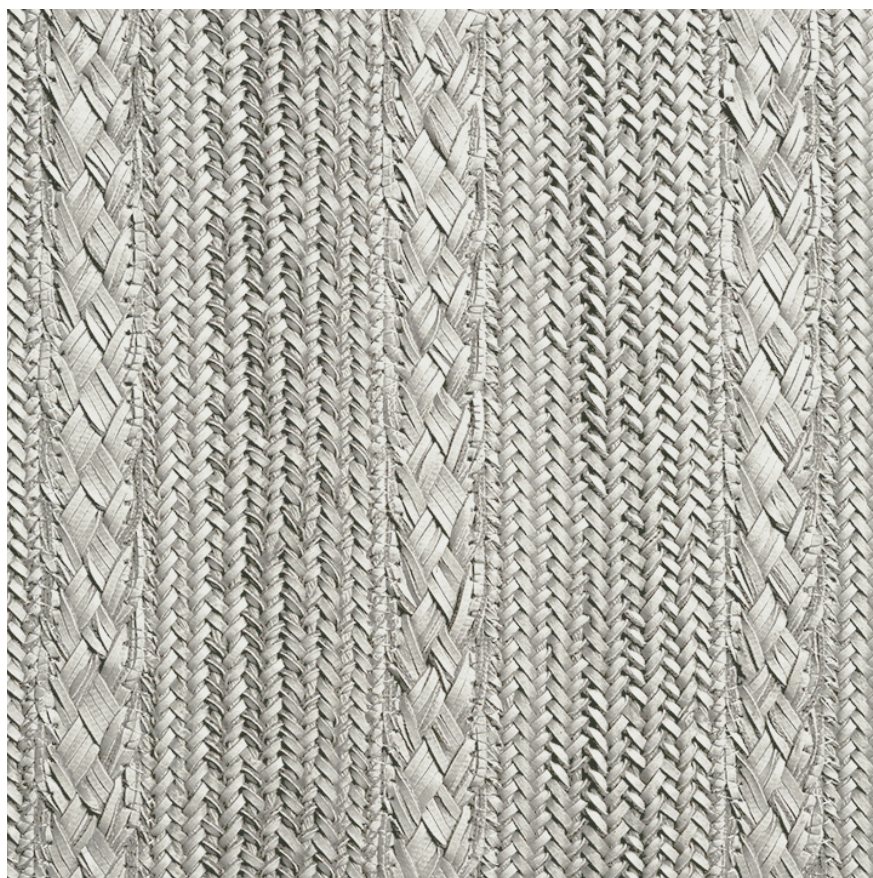

Eden Rock · Saint Barthélemy

PRODUCT DESCRIPTION

Belts White

Composition Polyurethane 80%, Cotton 15%, Nylon 5%

Standard size Max width and length 400 x 400

Weight 1.700 g/sqm

Thickness 8 mm

Application Residential, Contract, Intensive, Wall covering, Ceiling.

Optional finishing Stain resistant, Fire resistant

PROJECT DESCRIPTION

Eden Rock

Location Saint Barthélemy

Naturtex Product Belts color white

Application Ceiling