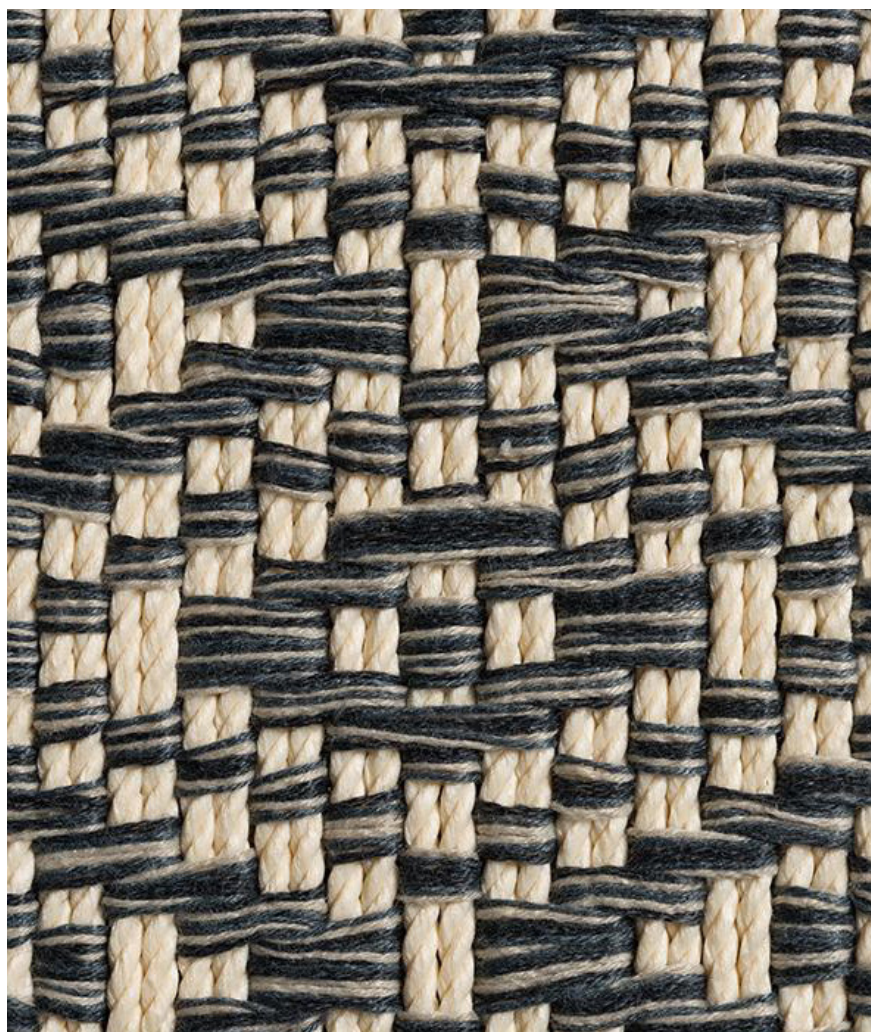

Le Barthelemy Hotel · St. Barths

PRODUCT DESCRIPTION

Diamond Out Rug

Composition 100% Outdoor Polyester

Standard size Any size

Weight 2.200 g/m²

Thickness 5 mm

Backing EVA Foam

Application Residential, Contract,
Intensive, Wall Covering

Optional finishing Stain resistant
Fire resistant

PROJECT DESCRIPTION

Le Barthelemy Hotel

Location St. Barths

Architect Sybille de Margerie

Naturtex Product Diamond Out Rug

Application Area rugs