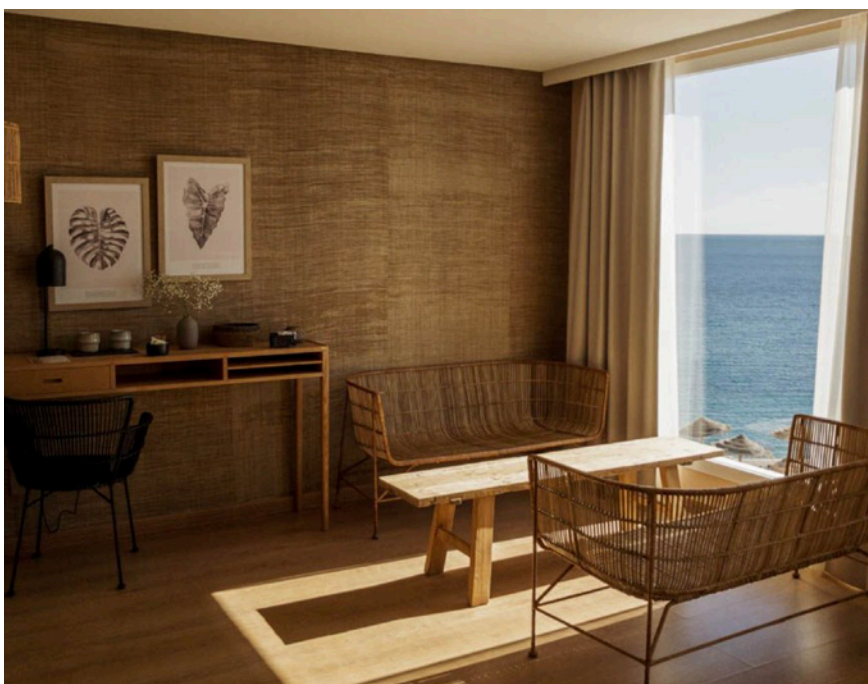

PROJECT DESCRIPTION

Tiberio Palace hotel

Location	Cala Murada Mallorca
Architect	Petit Palace
Naturtex Product	E-2358
Application	Wall Covering