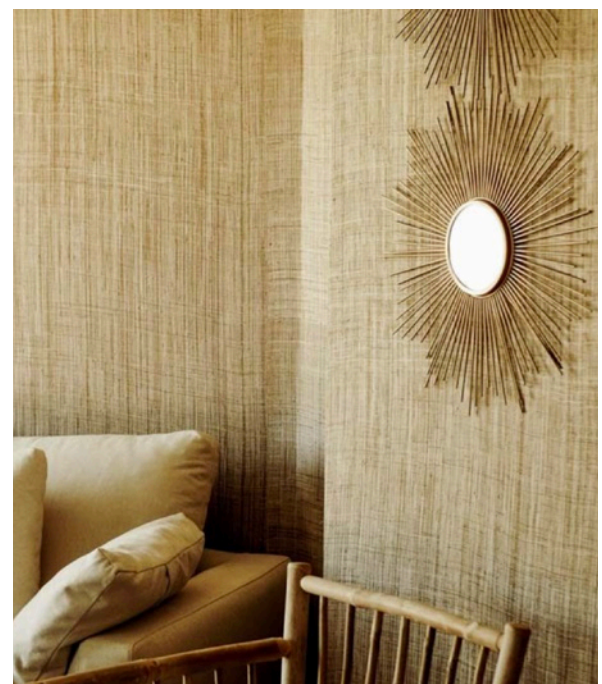

PROJECT DESCRIPTION

Tiberio Palace hotel

Location	Cala Murada Mallorca
Architect	Petit Palace
Naturtex Product	E-2358
Application	Wall Covering