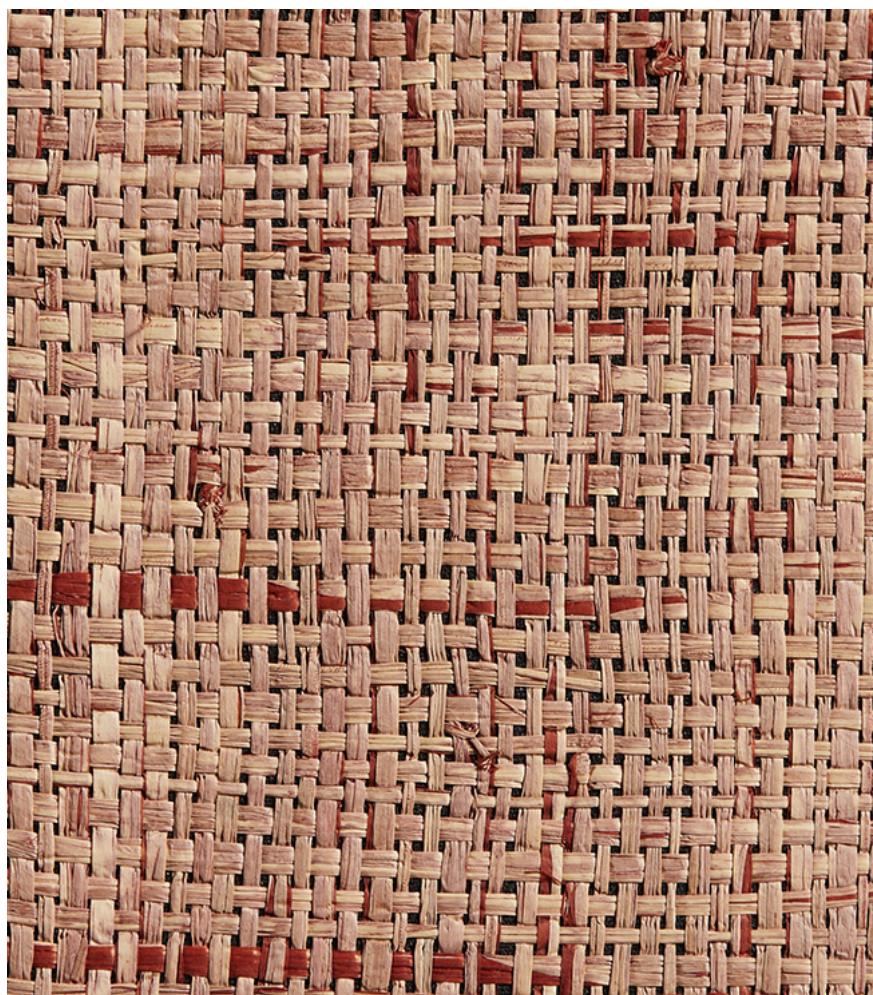

Petit Palace Valparaíso · Mallorca

PRODUCT DESCRIPTION

E-6127

Composition	Natural rafia 100%
Standard size	Width: 120 cm
Weight	450 g/m²
Thickness	1,7 mm
Application	Residential, Contract, Upholstery, Wall covering, Rolling blinds, Panels, Lighting and Partitions
Optional finishing	Stain resistant Fire resistant

PROJECT DESCRIPTION

Tiberio Palace hotel

Location	Cala Murada Mallorca
Architect	Petit Palace
Naturtex Product	E-6127
Application	Wall Covering