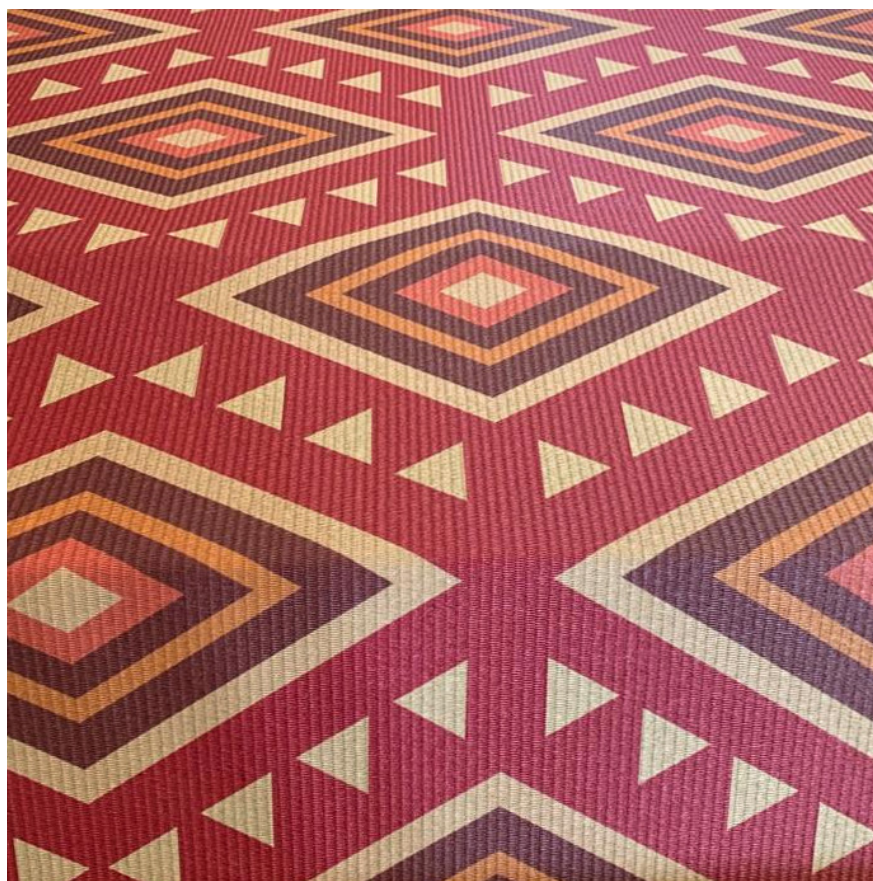

Picante, Now Onyx Hotel · Punta Cana