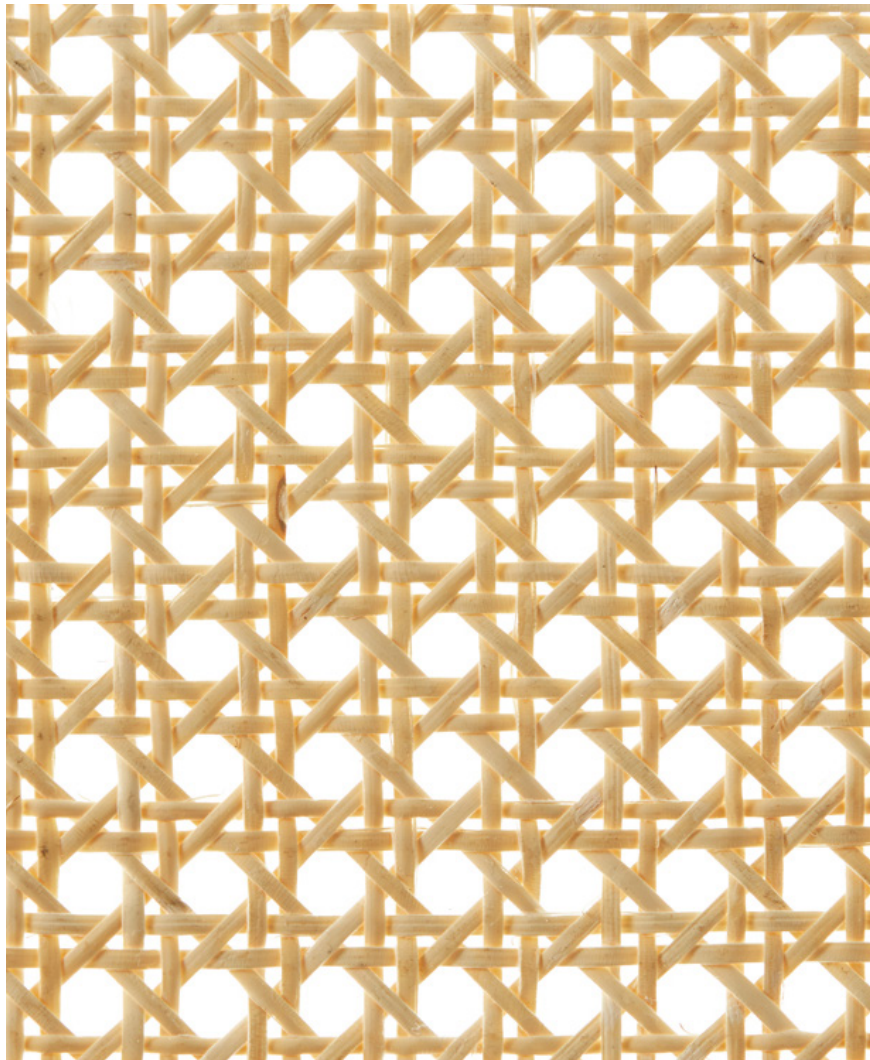

Rocca Riviera · Munich

PRODUCT DESCRIPTION

E-1711

Composition	100% Cane
Standard size	Width: 60 or 90 cms
Weight	350 g/sqm
Thickness	2 mm
Backing	No backing
Abrasion	-
Application	Residential, Contract, Upholstery, Wall Covering, Panels, Lighting
Optional finishing	Stain resistant, Fire resistant

PROJECT DESCRIPTION

Rocca Riviera

Location	Munich, Germany
Architect	Archibrand
Company	Rocca Riviera
Naturtex Product	E-1711
Application	Wall Covering