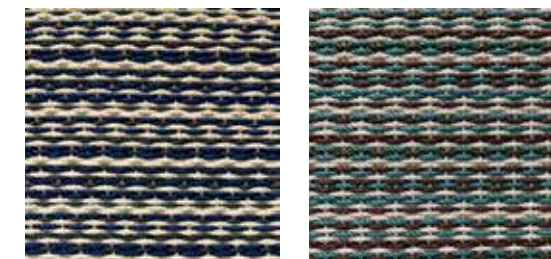

Colour ·

Color

Brick Beige Brown

Blue Green

JAMES STAINDISC

PREVENTION

One way to protect our carpets is by preventing outdoor dirt from entering indoors. We recommend using doormats to create a physical barrier that traps dust particles. Keep in mind that dark-colored carpets hide dirt more easily than light-colored ones. When using your carpet under furniture, it is recommended to place protectors under the furniture legs or to move them periodically to prevent structural damage from continuous wear.