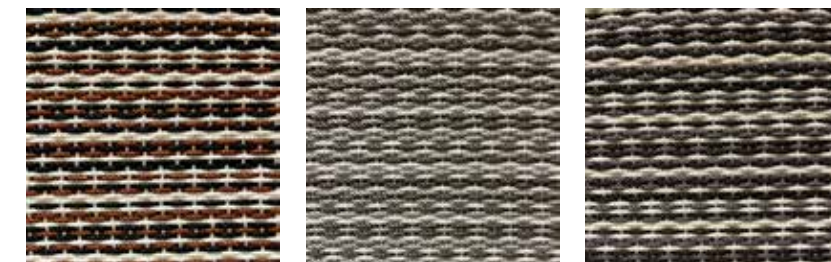

Colour ·

Color

Brick Beige Brown

Blue Green

JAMES STAINDISC

PREVENTION

One way to protect our carpets is by preventing outdoor dirt from entering indoors. We recommend using doormats to create a physical barrier that traps dust particles. Keep in mind that dark-colored carpets hide dirt more easily than light-colored ones. When using your carpet under furniture, it is recommended to place protectors under the furniture legs or to move them periodically to prevent structural damage from continuous wear.