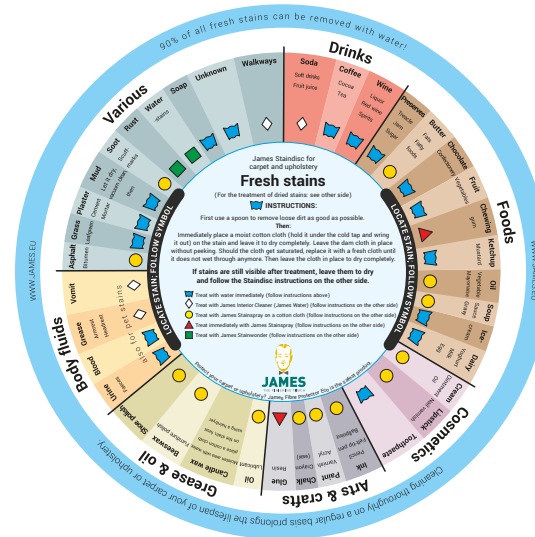

Colour ·

Color

Brick Beige Brown

Blue Green

JAMES STAINDISC

PREVENTION

One way to protect our carpets is by preventing outdoor dirt from entering indoors. We recommend using doormats to create a physical barrier that traps dust particles. Keep in mind that dark-colored carpets hide dirt more easily than light-colored ones. When using your carpet under furniture, it is recommended to place protectors under the furniture legs or to move them periodically to prevent structural damage from continuous wear.