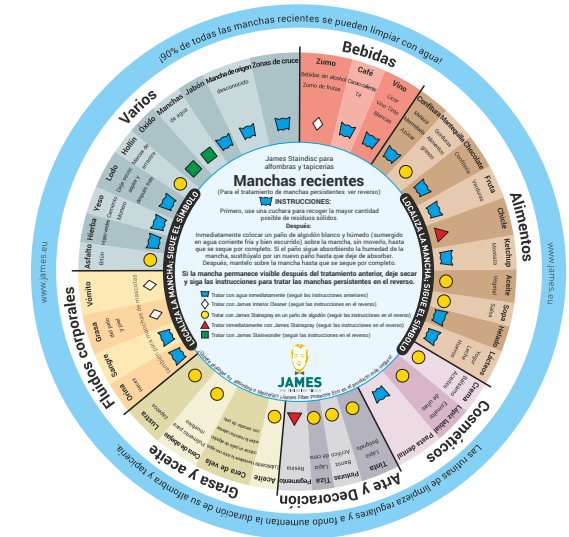

PREVENCIÓN

Una forma de proteger nuestras alfombras es evitando que la suciedad exterior llegue al interior, para ello recomendamos el uso de felpudos para crear una barrera física que retenga las partículas de polvo. Tenga en cuenta que las alfombras de colores oscuros ocultan la suciedad más fácilmente que las alfombras de colores claros. Cuando utilice su alfombra debajo de los muebles, se recomienda colocar protectores en la base de los soportes de los muebles o moverlos cada cierto tiempo para evitar que se dañe la estructura por desgaste continuo.

LIMPIEZA REGULAR

Se recomienda el uso de aspiradora una o dos veces por semana, dependiendo del tránsito de la alfombra. Se debe utilizar una potencia adecuada para el material de la alfombra, potencia media-baja es la recomendable para evitar el excesivo desgaste. Preferiblemente no utilizar robots aspiradores debido al menor control de la máquina.

La utilización periódica de la aspiradora, y retirar inmediatamente cualquier derrame que cause manchas, puede favorecer el buen estado de la alfombra por más tiempo. La utilización según instrucciones de James Interior Cleaner puede ayudar a que su alfombra quede perfecta. Rocíe James Interior Cleaner sobre un paño de algodón blanco seco y limpie el área con movimientos de barrido amplios y suaves. Si el paño se ensucia, repita el procedimiento con un paño nuevo y limpio hasta que ya no vea suciedad saliendo de la alfombra.

Antes de aplicar cualquier producto (incluso agua), siempre pruebe en un área discreta de su alfombra para determinar la solidez del color y la resistencia del material.